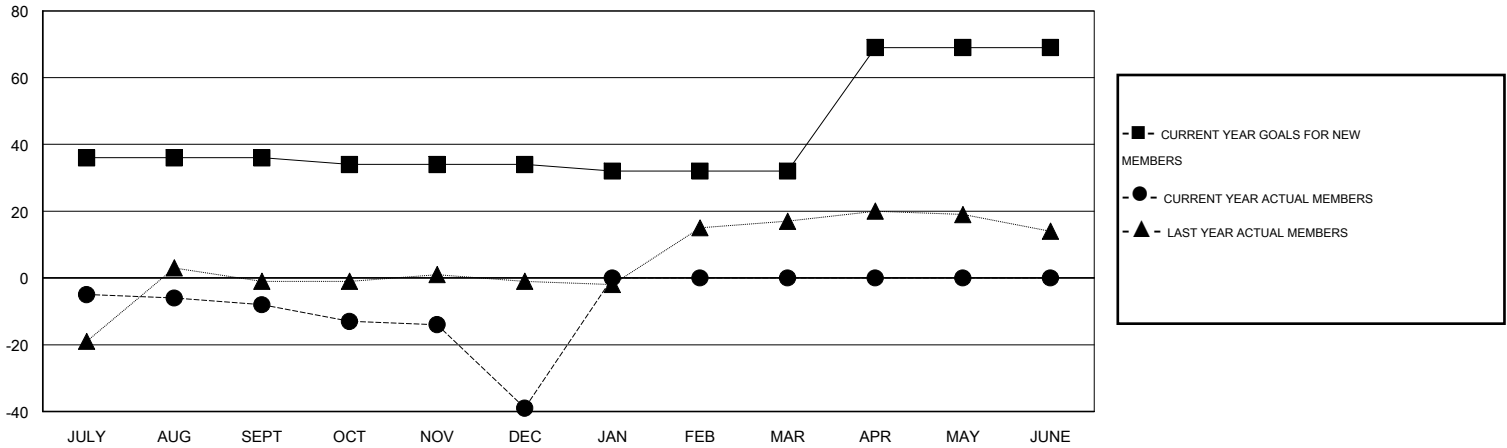

MONTHLY MEMBERSHIP PROGRESS REPORT

District 122

Results as of: 12/31/2016

GMT: MIKLOS HORVATH

LOCATION CZECH REPUBLIC

GMT CA 4

Clubs					Members				
RESULTS FOR 2016-2017					RESULTS FOR 2016-2017				
QUARTER	NEW CLUB GOAL	NEW CLUBS	DROPPED CLUBS	NET GAIN/LOSS	QUARTER	NEW MEMBER GOAL	CHARTER AND NEW MEMBERS ADDED	DROPPED MEMBERS	NET GAIN/LOSS
JULY/AUG/SEPT	1	0	0	0	JULY/AUG/SEPT	36	3	11	-8
OCT/NOV/DEC	0	0	0	0	OCT/NOV/DEC	-2	6	37	-31
JAN/FEB/MAR	0	0	0	0	JAN/FEB/MAR	-2	0	0	0
APR/MAY/JUNE	1	0	0	0	APR/MAY/JUNE	37	0	0	0

GOALS AND ACTUAL NEW CLUBS CUMULATIVE

GOALS AND ACTUAL MEMBERS CUMULATIVE

DROPPED CLUBS: 0	7 CLUBS OF 43 ADDED 1 OR MORE NEW MEMBERS	<u>GENDER DISTRIBUTION</u>	
<u>DROPPED MEMBERS</u>		MALE	663 (74.33%)
DECEASED	CLICK HERE FOR HEALTH ASSESSMENT DATA	FEMALE	229 (25.67%)
CLUB CANCELLED		FAMILY UNIT MEMBERS	29
OTHER		HEAD OF HOUSEHOLD	14
TOTAL		NON-HEAD OF HOUSEHOLD	15