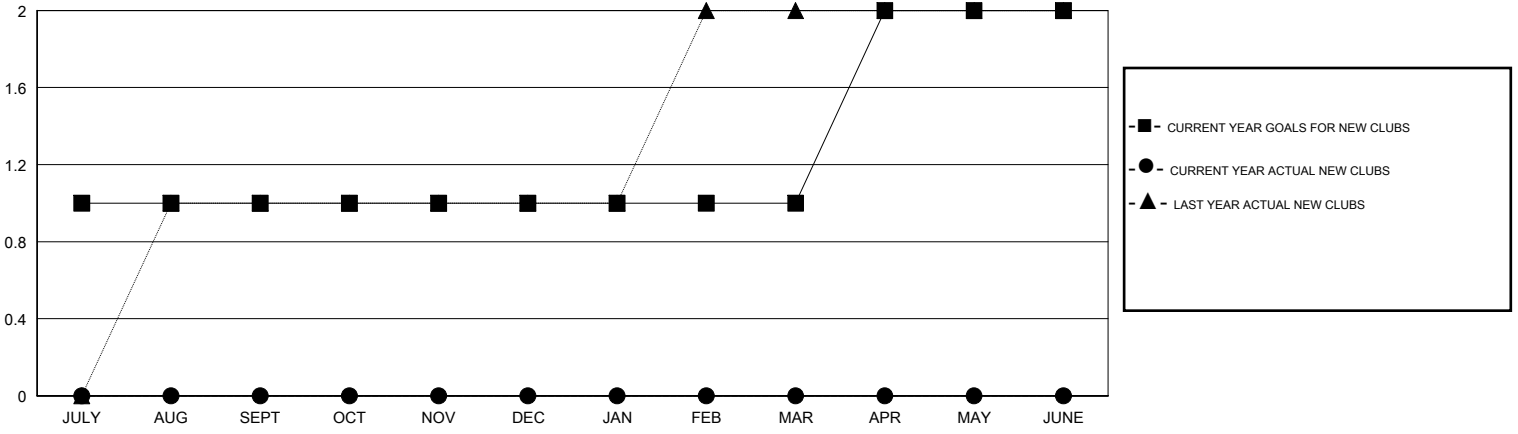

MONTHLY MEMBERSHIP PROGRESS REPORT

District 122

Results as of: 12/31/2016

GMT: MIKLOS HORVATH

LOCATION CZECH REPUBLIC

GMT CA 4

Clubs					Members				
RESULTS FOR 2016-2017					RESULTS FOR 2016-2017				
QUARTER	NEW CLUB GOAL	NEW CLUBS	DROPPED CLUBS	NET GAIN/LOSS	QUARTER	NEW MEMBER GOAL	CHARTER AND NEW MEMBERS ADDED	DROPPED MEMBERS	NET GAIN/LOSS
JULY/AUG/SEPT	1	0	0	0	JULY/AUG/SEPT	36	3	11	-8
OCT/NOV/DEC	0	0	0	0	OCT/NOV/DEC	-2	6	37	-31
JAN/FEB/MAR	0	0	0	0	JAN/FEB/MAR	-2	0	0	0
APR/MAY/JUNE	1	0	0	0	APR/MAY/JUNE	37	0	0	0

GOALS AND ACTUAL NEW CLUBS CUMULATIVE

GOALS AND ACTUAL MEMBERS CUMULATIVE

DROPPED CLUBS: 0	7 CLUBS OF 43 ADDED 1 OR MORE NEW MEMBERS	<u>GENDER DISTRIBUTION</u>	
<u>DROPPED MEMBERS</u>		MALE	663 (74.33%)
DECEASED	CLICK HERE FOR HEALTH ASSESSMENT DATA	FEMALE	229 (25.67%)
CLUB CANCELLED		FAMILY UNIT MEMBERS	29
OTHER		HEAD OF HOUSEHOLD	14
TOTAL		NON-HEAD OF HOUSEHOLD	15